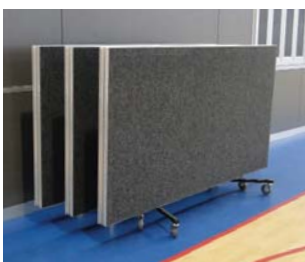

QUATTRO Fold & Roll

The QUATTRO Fold & Roll is a new product just released at the end of 2012. Designed and manufactured in-house by Select Concepts, this unique design eliminates the dangerous pinch-points which are the curse of the more popular imported designs of Fold & Rolls. Being made in-house also means we are able to customize the units to individual customer requirements, if the need arises.

Standard Features:

- 2400mm X 1200mm Podium size
- 400mm Stage height
- Carpet or Stained Timber deck options
- Single person operation with minimal effort

Options available:

- Other Podium sizes
- 600mm Stage height
- Valance Curtains
- Logo embroidery on curtains
- Steps
- Handrails