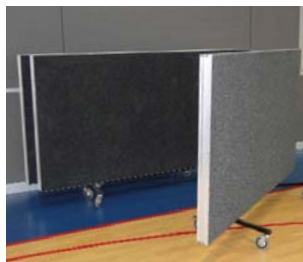

QUATTRO Fold & Roll

The QUATTRO Fold & Roll is a new product just released at the end of 2012. Designed and manufactured in-house by Select Concepts, this unique design eliminates the dangerous pinch-points which are the curse of the more popular imported designs of Fold & Rolls. Being made in-house also means we are able to customize the units to individual customer requirements, if the need arises.

Standard Features:

- 2400mm X 1200mm Podium size
- 400mm Stage height
- Carpet or Stained Timber deck options
- Single person operation with minimal effort

Options available:

- Other Podium sizes
- 600mm Stage height
- Valance Curtains
- Logo embroidery on curtains
- Steps
- Handrails