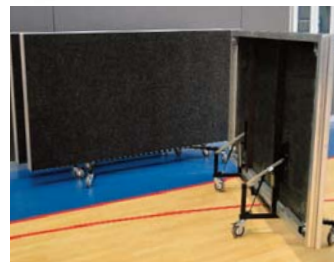

Ingham Cyclone Shelter – QLD

Select Concepts recently completed the installation of a 12m wide X 8m deep QUATTRO Demountable Stage with a Retractable Curtain system in Ingham QLD, in one of the 10 X newly constructed Cyclone Shelters. The Stage is 800mm high and also features a wheelchair access ramp which is able to be configured in multiple set-ups. The curtain system needed to be able to retract back towards the rear of the stage, allowing for the stage to be used 'open' or even dis-mantled to allow for more space around the Netball courts. This unique design works very well and certainly received a huge amount of praise from the School community where this hall is located.

QUATTRO Fold & Roll

The QUATTRO Fold & Roll is a new product just released at the end of 2012. Designed and manufactured in-house by Select Concepts, this unique design eliminates the dangerous pinch-points which are the curse of the more popular imported designs of Fold & Rolls. Being made in-house also means we are able to customize the units to individual customer requirements, if the need arises.