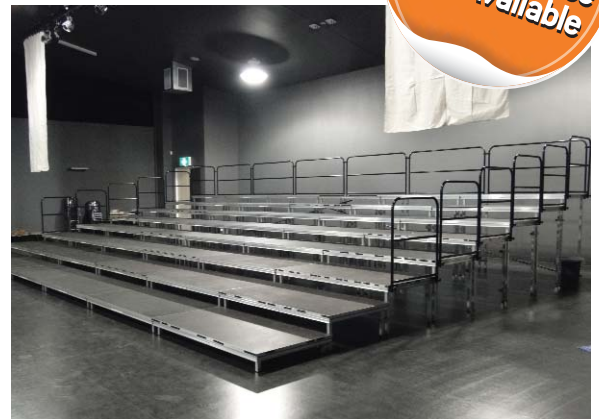

Flexibility of the QUATTRO Staging System allows a multitude of configurations to be built including:

- Performance stages
- Presentation stages
- Catwalks
- Tiered seating
- Ramps
- Choir risers

Contact our Hire Specialist team for assistance and a free quote. Onsite visits and measure-Up's are available to ensure a design and size is suited to your venue.