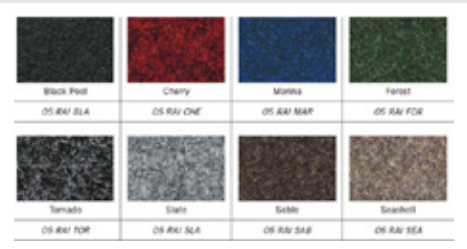

### FEATURES & BENEFITS

- UV Stabilised
- Stain Resistant
- Durable & Hardwearing
- Non Fray
- Static Neutral
- Environmentally Friendly

Raider carpet is available in Cherry, Black Pool, Forest, Marina, Sable, Seashell, Slate and Tornado – a colour for every application. So, choose a Select Concepts Portable QUATTRO Stage System with Raider carpet decks and be flexible with your performance opportunities.